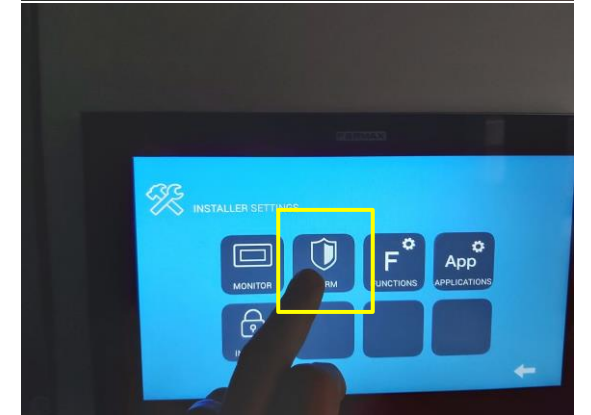

Selecteer : Alarm.
Selectioner : Alarm.