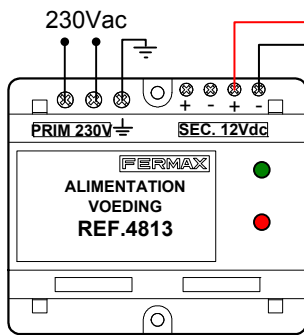

WIT 7"/10"

CAT5/CAT6 (max. 90m)

PoE injector

230VAC

ROUTER klant/client

SWITCH klant/client
Zonder/sans PoE

CAT5/CAT6 (max. 90m)

230Vac

PRIM 230V SEC. 12Vdc

ALIMENTATION
VOEDING
REF.4813

2x 1mm²

CAT5/CAT6 (max. 90m)

12VDC