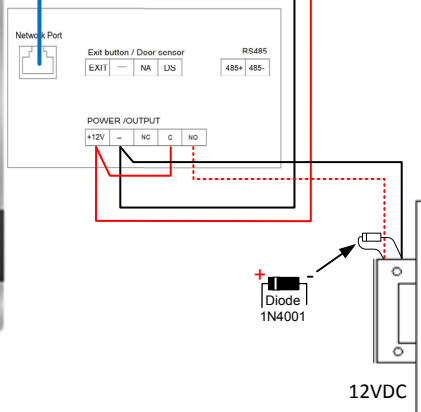

WIT 7"/10"

CAT5/CAT6 (max. 90m)

PoE injector

230VAC

ROUTER klant/client

SWITCH klant/client
Zonder/sans PoE

CAT5/CAT6 (max. 90m)

230Vac

PRIM 230V SEC. 12Vdc

ALIMENTATION
VOEDING
REF.4813

2x 1mm²

CAT5/CAT6 (max. 90m)

12VDC